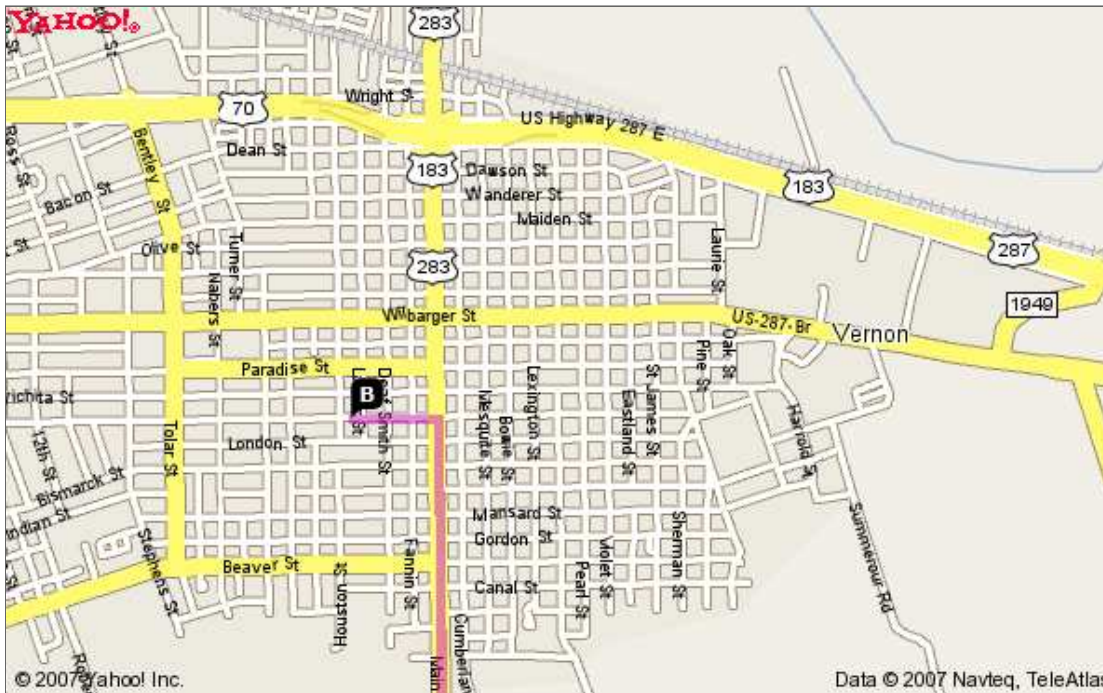

Directions to Vernon, TX 76384-6184

Summary and Notes

START **A** 903 Loving Hwy, Graham, TX 76450-2118

FINISH **B** 2200 Yamparika St, Vernon, TX 76384-6184

Total Distance: 96.6 miles, Total Time: 1 hour 38 mins (approx.)

Add your notes here...

Distance

A 903 LOVING HWY, GRAHAM, TX 76450-2118

1. Start at 903 LOVING HWY, GRAHAM on TX-16 going toward **N** go **0.7 mi**
TENNESSEE ST
2. Turn **L** on RED TOP RD[FM-2652] go **0.3 mi**
3. Continue to follow FM-2652 go **10.4 mi**
4. Turn **L** on TX-114 go **38.2 mi**
5. Turn **R** on FM-1790 go **11.8 mi**
6. Continue on US-183 go **34.9 mi**
7. Turn **L** on YAMPARIKA ST go **0.2 mi**
8. Arrive at 2200 YAMPARIKA ST, VERNON, on the **R**

B 2200 YAMPARIKA ST, VERNON, TX 76384-6184

Distance: 96.6miles, Time: 1 hour 38 mins

When using any driving directions or map, it's a good idea to do a reality check and make sure the road still exists, watch out for construction, and follow all traffic safety precautions. This is only to be used as an aid in planning.