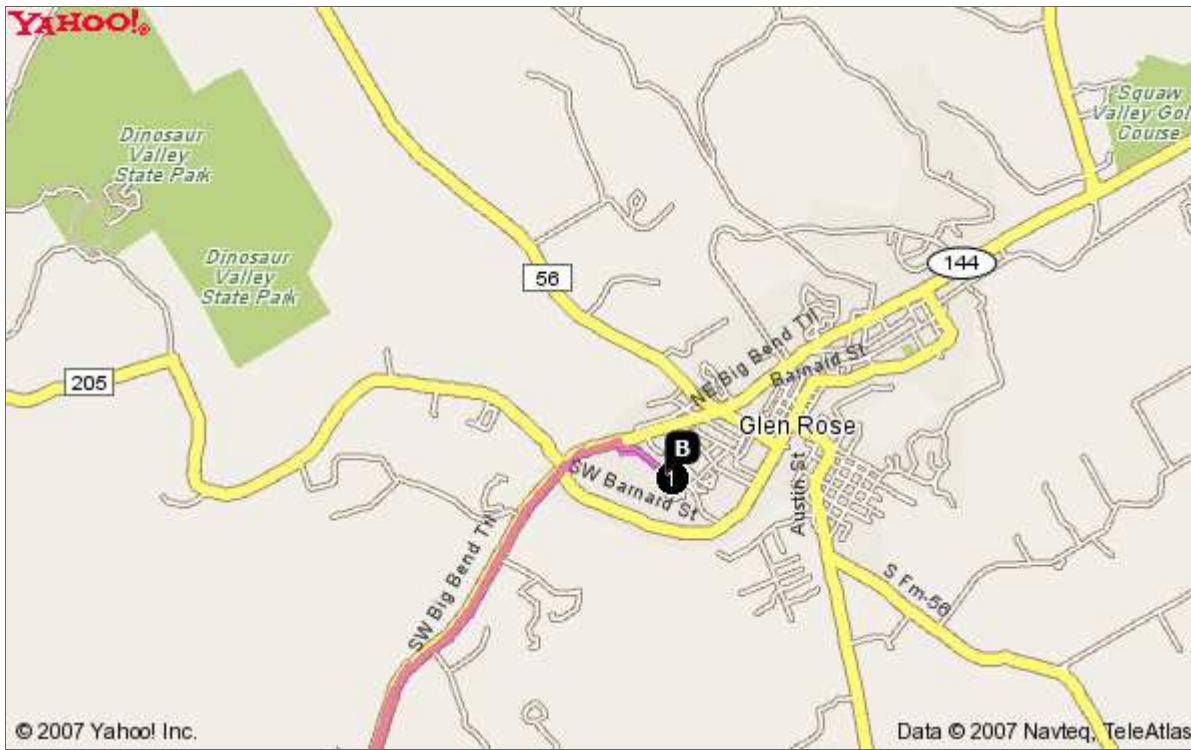

Directions to Glen Rose, TX 76043-4435

Summary and Notes

START **A** 204 Elm St, Graham, TX 76450-2003

FINISH **B** Glen Rose Isd (254) 898-3800
900 Stadium Dr, Glen Rose, TX
76043-4435

**Total Distance: 110.3 miles, Total Time:
1 hour 59 mins (approx.)**

Glen Rose High School

Distance

A 204 ELM ST, GRAHAM, TX 76450-2003

- | | |
|--|-------------------|
| 1. Start at 204 ELM ST [TX-16], GRAHAM | go 1.1 mi |
| 2. Continue to follow TX-16 | go 14.1 mi |
| 3. Continue on TX-337 | go 21.2 mi |
| 4. Turn L on US-180 | go 2.8 mi |
| 5. Turn R on S OAK AVE [US-281] | go 1.7 mi |
| 6. Continue to follow US-281 | go 41.1 mi |
| 7. Turn L on US HWY 67 [US-67] | go 17.6 mi |
| 8. Continue to follow US-67 | go 10.4 mi |
| 9. Turn R on STADIUM DR | go 0.3 mi |
| 10. Arrive at 900 STADIUM DR, GLEN ROSE , on the L | |

B 900 STADIUM DR, GLEN ROSE, TX 76043-4435

Distance: 110.3miles, Time: 1 hour 59 mins

Your Points of Interest

1. **Glen Rose** Isd (254) 898-3800
900 Stadium Dr Glen Rose, TX 76043

When using any driving directions or map, it's a good idea to do a reality check and make sure the road still exists, watch out for construction, and follow all traffic safety precautions. This is only to be used as an aid in planning.